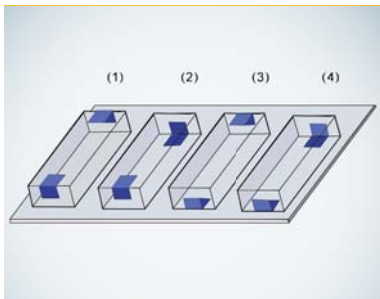

## Colamark A928 Small Carton Corner Sealing Labeling System

Puts corner sealing labels around the corners of small cartons for temper evidence or anti-counterfeiting purposes for the pharmaceutical industry.

Seals two corners, one at each end of the box (two upper, two lower, or diagonal) to cater for different box folding format.

## Features

- Flexible dual corner sealing pattern (two upper, two lower, of diagonal)
- Powered separating wheels to ensure proper spacing between cartons
- Hold down conveyor at synchronized speed to maintain stability of cartons when labeling. Ensures labeling consistence for light weight cartons.
- Optional missing label detection and rejection
- Optional integrated safety enclosure and extra safety door lock
- Optional hot stamping coder or inkjet coder for synchronized online coding
- PLC controlled operation. User friendly touch control panel HMI.
- Full stainless steel and aluminum structure for GMP compliance

### A928

Carton Size	Height: 20-100mm, Width: 70-200mm
Capacity	80-120 cartons/min (depending on carton size)
Labeling precision	±1 mm (not incl. errors from carton or label)
Air Pressure	0.45 - 0.6Mp (for pneumatic label adapter and rejection device)
Conveyor Width	90mm (standard)
Machine D mensions	(L)2300mm × (W)1000mm × (H)1900 mm
Power Consumption	220VAC±5% 50Hz 0.7kW