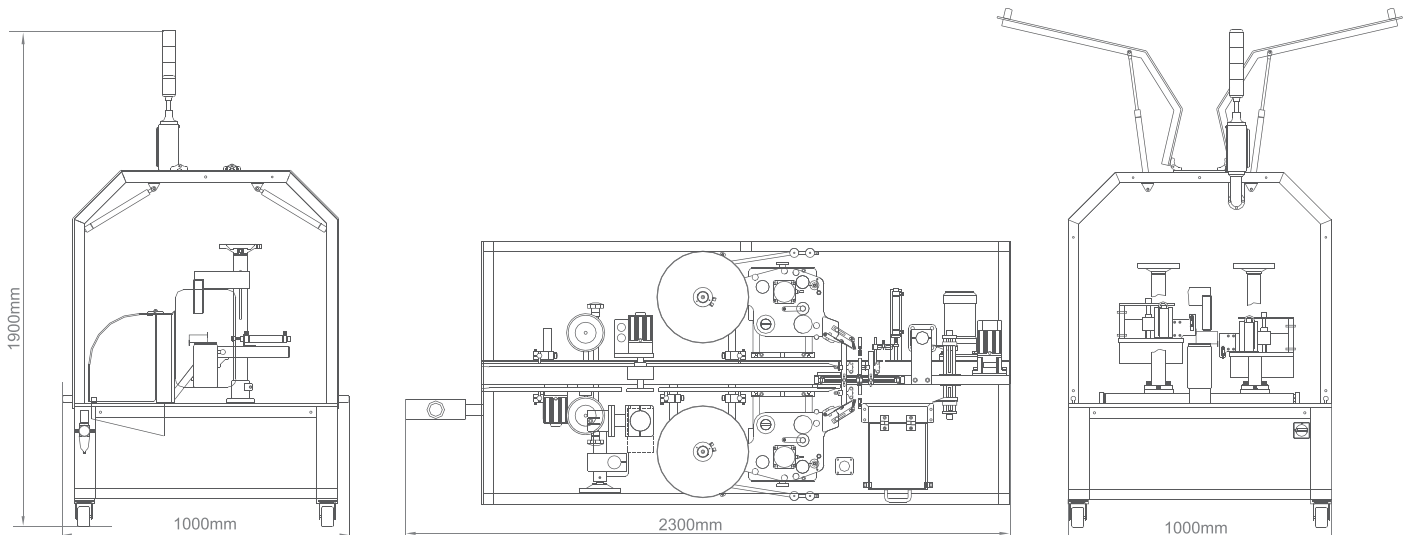

## Colamark A928 Small Carton Corner Sealing Labeling System

Puts corner sealing labels around the corners of small cartons for temper evidence or anti-counterfeiting purposes for the pharmaceutical industry.

Seals two corners, one at each end of the box (two upper, two lower, or diagonal) to cater for different box folding format.

## Features

- Flexible dual corner sealing pattern (two upper, two lower, of diagonal)
- Powered separating wheels to ensure proper spacing between cartons
- Hold down conveyor at synchronized speed to maintain stability of cartons when labeling. Ensures labeling consistence for light weight cartons.
- Optional missing label detection and rejection
- Optional integrated safety enclosure and extra safety door lock
- Optional hot stamping coder or inkjet coder for synchronized online coding
- PLC controlled operation. User friendly touch control panel HMI.
- Full stainless steel and aluminum structure for GMP compliance

### A928

Carton Size	Height: 20-100mm, Width: 70-200mm
Capacity	80-120 cartons/min (depending on carton size)
Labeling precision	±1 mm (not incl. errors from carton or label)
Air Pressure	0.45 - 0.6Mp (for pneumatic label adapter and rejection device)
Conveyor Width	90mm (standard)
Machine D mensions	(L)2300mm × (W)1000mm × (H)1900 mm
Power Consumption	220VAC±5% 50Hz 0.7kW